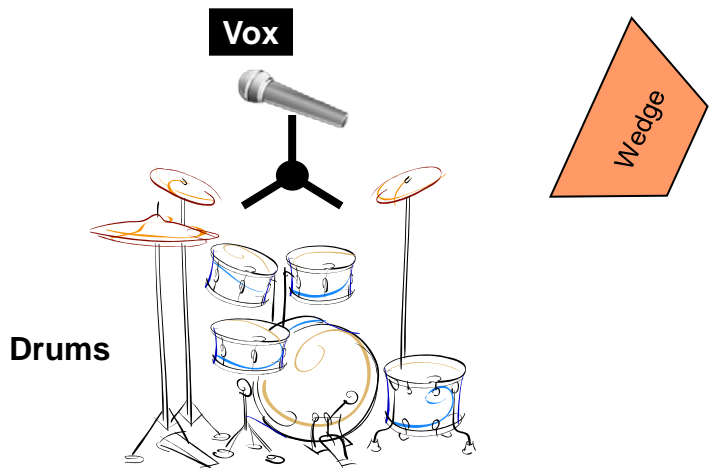

16' (5m) min.

Foldback mix is all vocals + low levels of bass, guitar & kick

STAGE FRONT

10' (3m) min.

Midnight Specials

email: midnight@adelaideband.com

Contact Greg: 0407 973 414